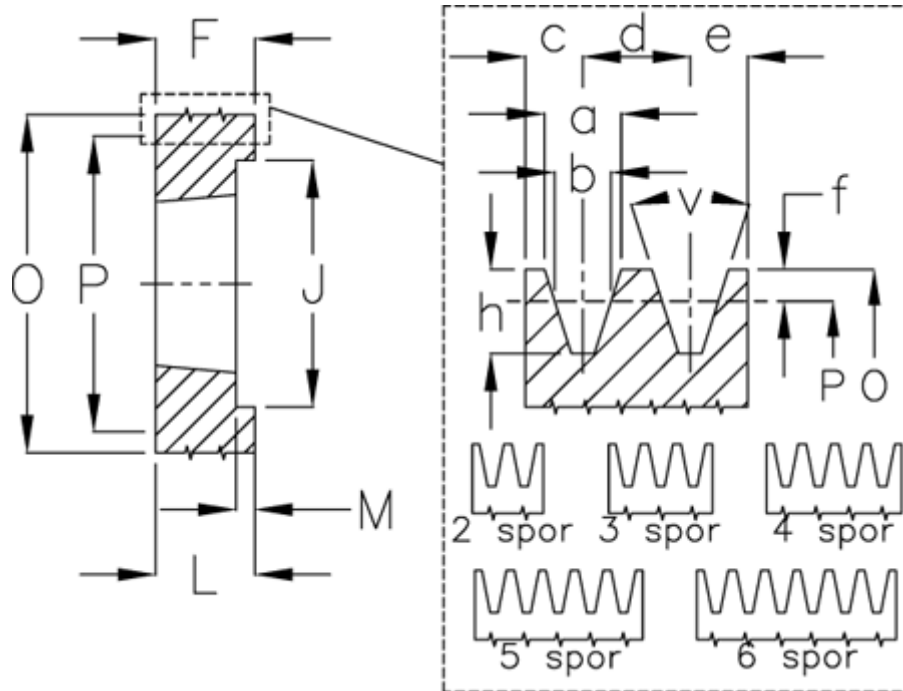

Article number: 604110019004

Description: V-belt pulley SPA 190/4 TL2517

Measures

a	= 12.7	For bush	= 2517	P	= 190
b	= 11.0	h	= 13.8	Type	= SPA
Bush ζ max	= 60	J	= 156	v	= 38 degrees
c	= 10.0	K	= -		
d	= 15	L	= 45		
e	= 10.0	m	= 20.0		
f	= 2.8	Number of ribs	= 4		
F	= 65	O	= 195.5		